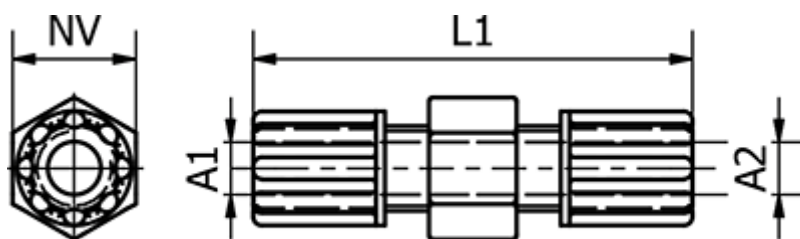

Data Sheet

Article number: 58614003

Description: Push-on 140.03, Ø8/10, Ø8/10
Straight

Measures

Ext. Hose Diameter A1 = 8/10

Ext. Hose Diameter A2 = 8/10

L1 = 53

NV = 22